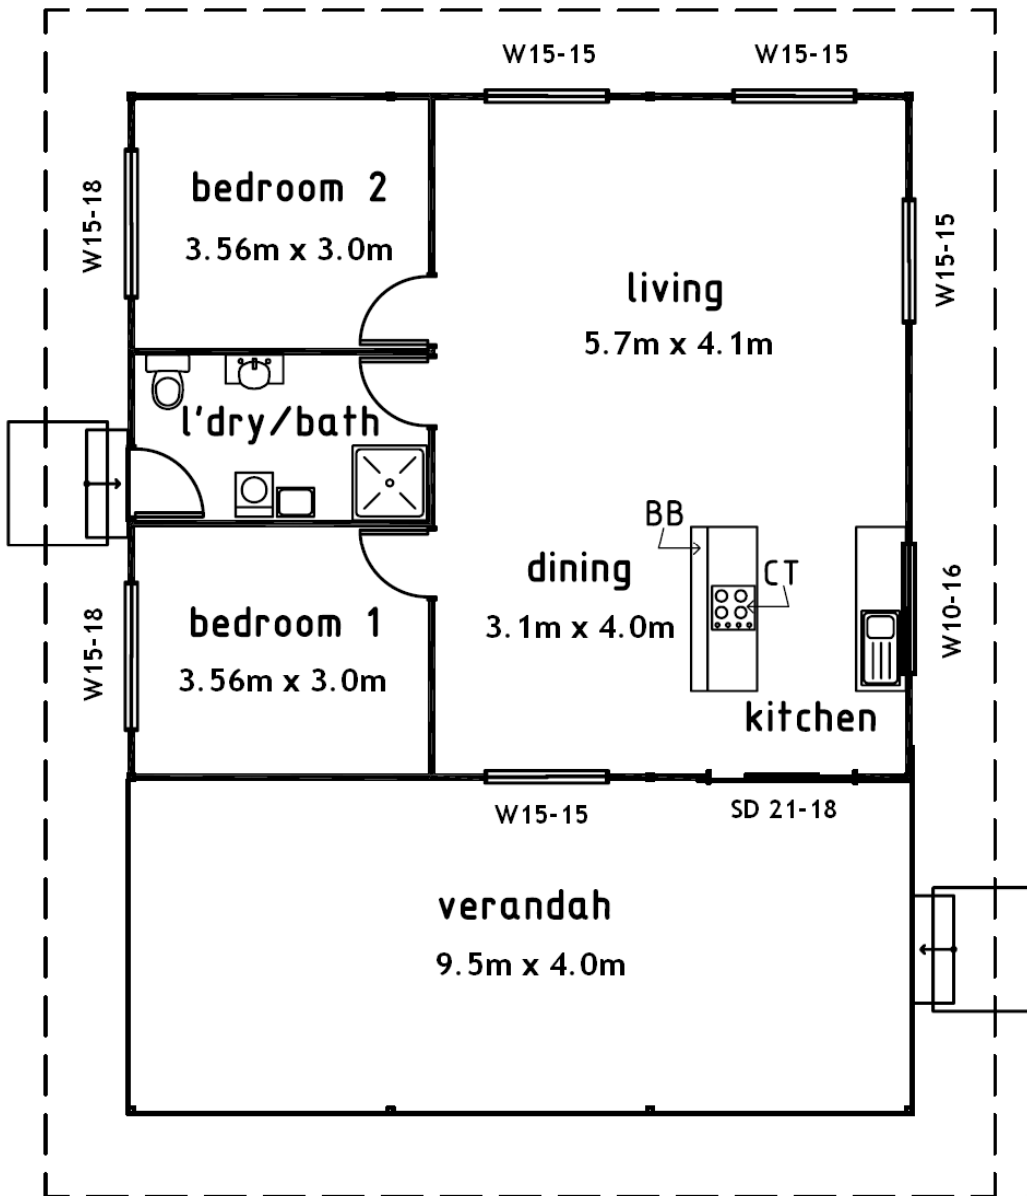

# Want to Build Rural on a Budget?

Have a Look at This!

**The Lucy - \$166,000- inc. GST**

*79 square metres of Internal Living area  
38 square metres of timber decking Verandah  
Colorbond Roof and external walls  
2700mm minimum high ceilings  
Fully gyprocked internally and painted  
2 x External taps  
Kitchen Includes:  
2000mm Breakfast Bar  
Fridge Space  
Stainless Steel Electric Cooktop  
Sink with single bowl and single drainer*

# LUCY

8,320

FLOOR AREAS	
LIVING	79.04m <sup>2</sup>
VERANDAH	38.38m <sup>2</sup>
	117.42m <sup>2</sup>

ABN: 66 116 222 005